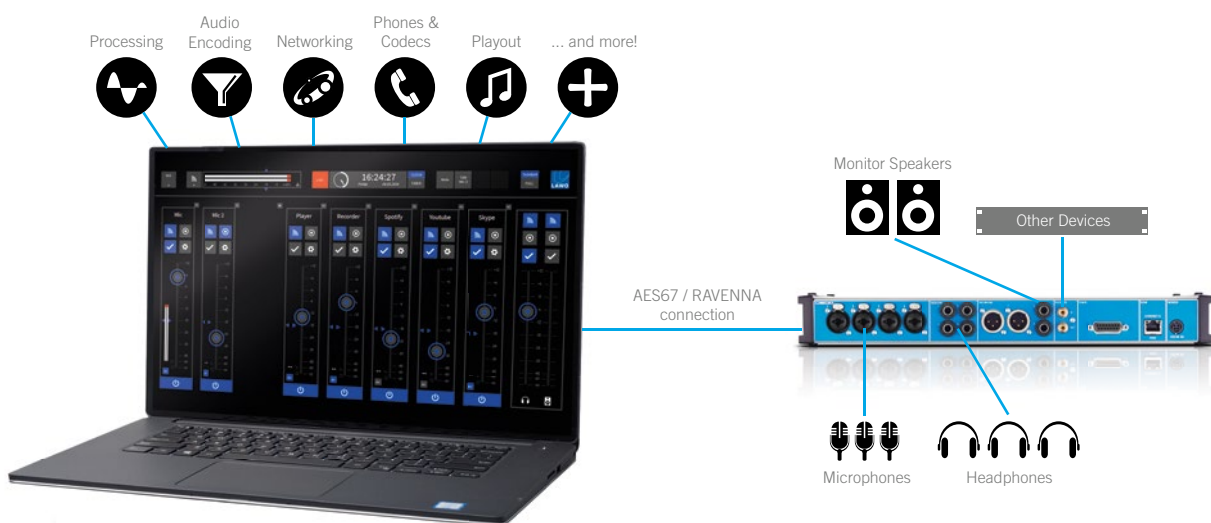

MORE THAN JUST MIXING.

R3LAY doesn't stop with setting talent free – with R3LAY, producers can go on the road, too.

Because R3LAY takes advantage of today's insanely powerful modern PC platforms to mix broadcast audio, there's plenty of processing power left over. Using a variety of plug-in apps from R3LAY partners, R3LAY virtual mixers can actually take care of broadcast chores that a traditional console would require extra rack-mount hardware to perform.

And, of course, R3LAY connects with standard Audio-over-IP hardware that supports the AES67 networking standard. In fact, some clients have told us that R3LAY is so powerful, they'll use it for in-station as well as on-the-go applications.

Native apps available for R3LAY include the following tools:

1. Voice Processing
   - Final Audio Processing
   - Stereo Declipping
   - Profanity Delay
   - Automation/Playout
   - Bidirectional Codecs
   - Multi-line Broadcast Phones
   - Web Streaming/Encoding
2. Virtual Sound Card Virtual Patch Bay

HOW WILL YOU USE R3LAY?

The possibilities may just be endless. For more ideas, visit www.R3LAY.com.